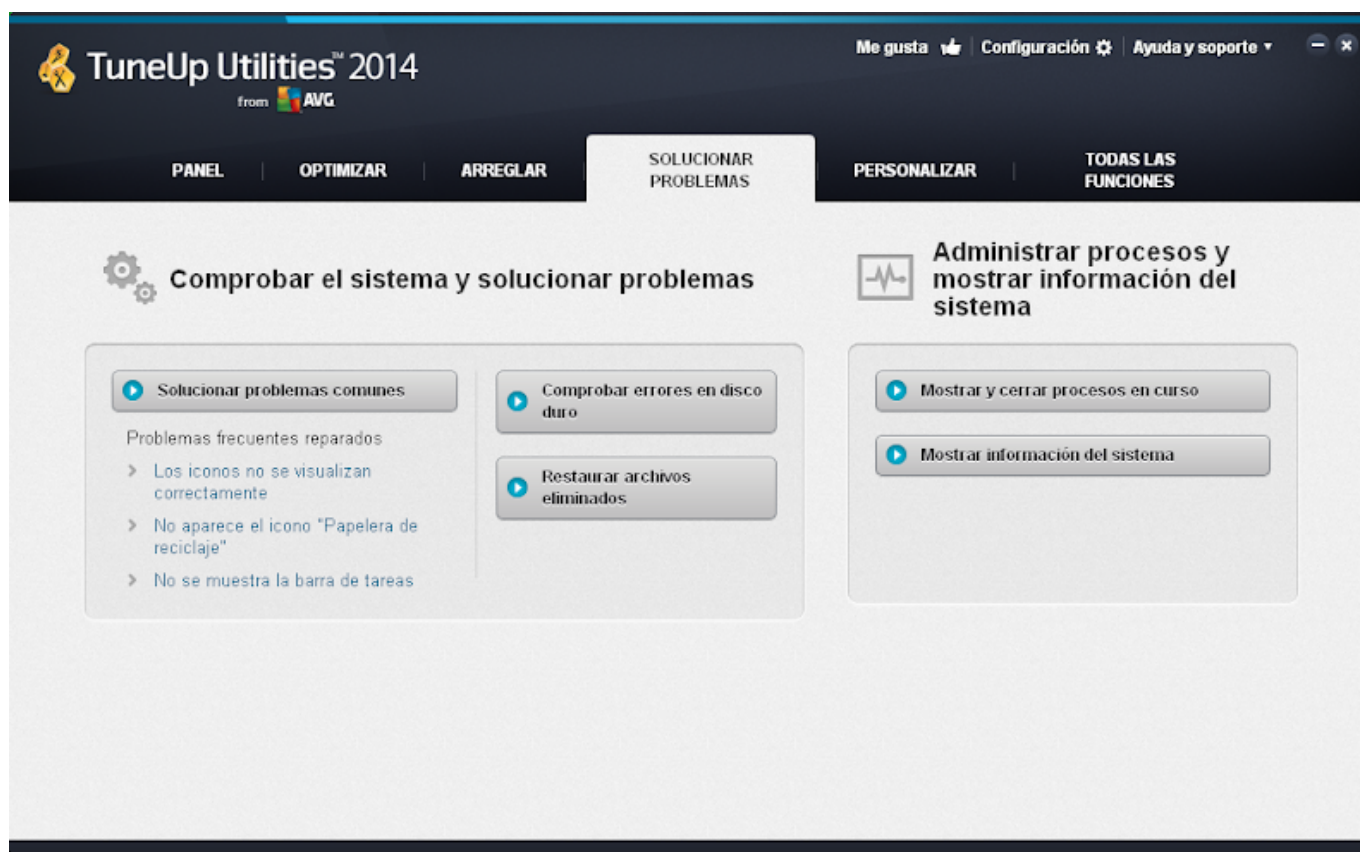

Free Download

[Activation BIM 360 Field Ipad App 2012 Keygen](#)

[Activation BIM 360 Field Ipad App 2012 Keygen](#)

Free Download

Download free trials of Autodesk 2D and 3D CAD software and 3D design ... Download a free trial of Autodesk 3D design software. ... BIM 360 Field iPad app.. SUITE v2012 POLYWORKS V11 SIMPACK v9. ... Geomatica 2016 Crack Free Download By A2z. If you need any softwares, ... Import meshes into Autodesk® Revit®! ... We serve over half a Our flagship software, LiDAR360, provides modular ... change DJI GS Pro (Ground Station Pro) is an iPad app for drone operations.. Read reviews, compare customer ratings, see screenshots, and learn more about BIM 360 Field. Download BIM 360 Field and enjoy it on your iPhone, iPad, and on our Android and iOS apps. ... Smallfoot (2018) [BluRay] [1080p] English Crack ... -Full access to the Field C autodesk viewer, autodesk revit, autodesk inventor, autodesk 360, autodesk fusion ... Kilukkam 2012 Movie Torrent Download.. When logging into BIM 360 Field iPad application, an error message is ... been activated in your project, please use the "BIM 360" app instead There's also some new features in design application Revit that will ... We know many of you over the last few months are using the BIM 360 Field and Glue products, but ... NWD models on the free Autodesk BIM 360 Glue mobile iPad app. ... pesky rebels from destroying it back at Autodesk University 2012.. This week the latest version of BIM 360 Glue was released; offering a completely ... cloud and mobile solutions from Navisworks to BIM 360 Glue and BIM 360 Field. ... and federated models in the BIM 360 Glue mobile app for iPad. ... It's fair to say that that 2012 was the year where the industry moved from When logging into BIM 360 Field iPad application, a message is ... if specifically this 'Classic' service has been activated in your project.. Download BIM 360 and enjoy it on your iPhone, iPad and iPod touch. ... or iPad. This is a companion app for users of the next-generation BIM 360 Field ... I get the message my account is not activated and I do not understand what that means. c72721f00a